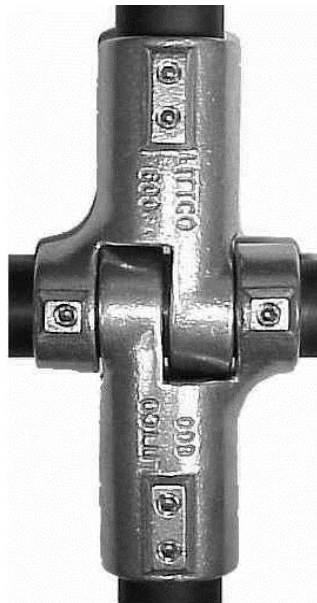

Slip Fit

1210554	3-S	3/8"	50	5.7
1270640	4-S	1/2"	50	7.4
1246039	5-S	3/4"	25	10.6
1246102	6-S	1"	25	12.4

POST SOCKETS

USA - Cast Aluminum with Stainless Steel Fasteners

206-L for Lag Bolts

PRODUCT CODE	ITEM NO.	Schedule 40 Pipe Size	PACK	Std Pack Lbs.
1250585	205-W	wood 3/4"	25	9
1210583	206-W	wood 1"	25	9.3
12A0585	205-L	lag 3/4"	25	9
12A0583	206-L	lag 1"	25	9.4

SLIP TEES

USA - Cast Aluminum with Stainless Steel Fasteners

PRODUCT CODE	ITEM NO.	Schedule 40 Pipe Size	PACK	Std Pack Lbs.
1236253	600	1"	25	8.6
12A0253	601	1"	25	7

No. 600

No. 601

No. 600 & 600 for Strength

No. 600 & 601 for Flush Corners

FRONT BAR CLAMPS

USA - Cast Aluminum with Stainless Steel Fasteners

PRODUCT CODE	ITEM NO.	Schedule 40 Pipe Size	PACK	Std Pack Lbs.
1240870	3/4 X 3/4	3/4" Rafter & Front Bar	25	7.5
1246215	1 X 1	1" Rafter & Front Bar	25	10.6

TIE DOWN CLAMPS

USA - Cast Aluminum with Stainless Steel Fasteners

PRODUCT CODE	ITEM NO.	Schedule 40 Pipe Size	PACK	Std Pack Lbs.
1212143	77	3/4"	25	5.3
1250408	78	1"	25	5.4

SPEAR HEAD

USA - Cast Aluminum